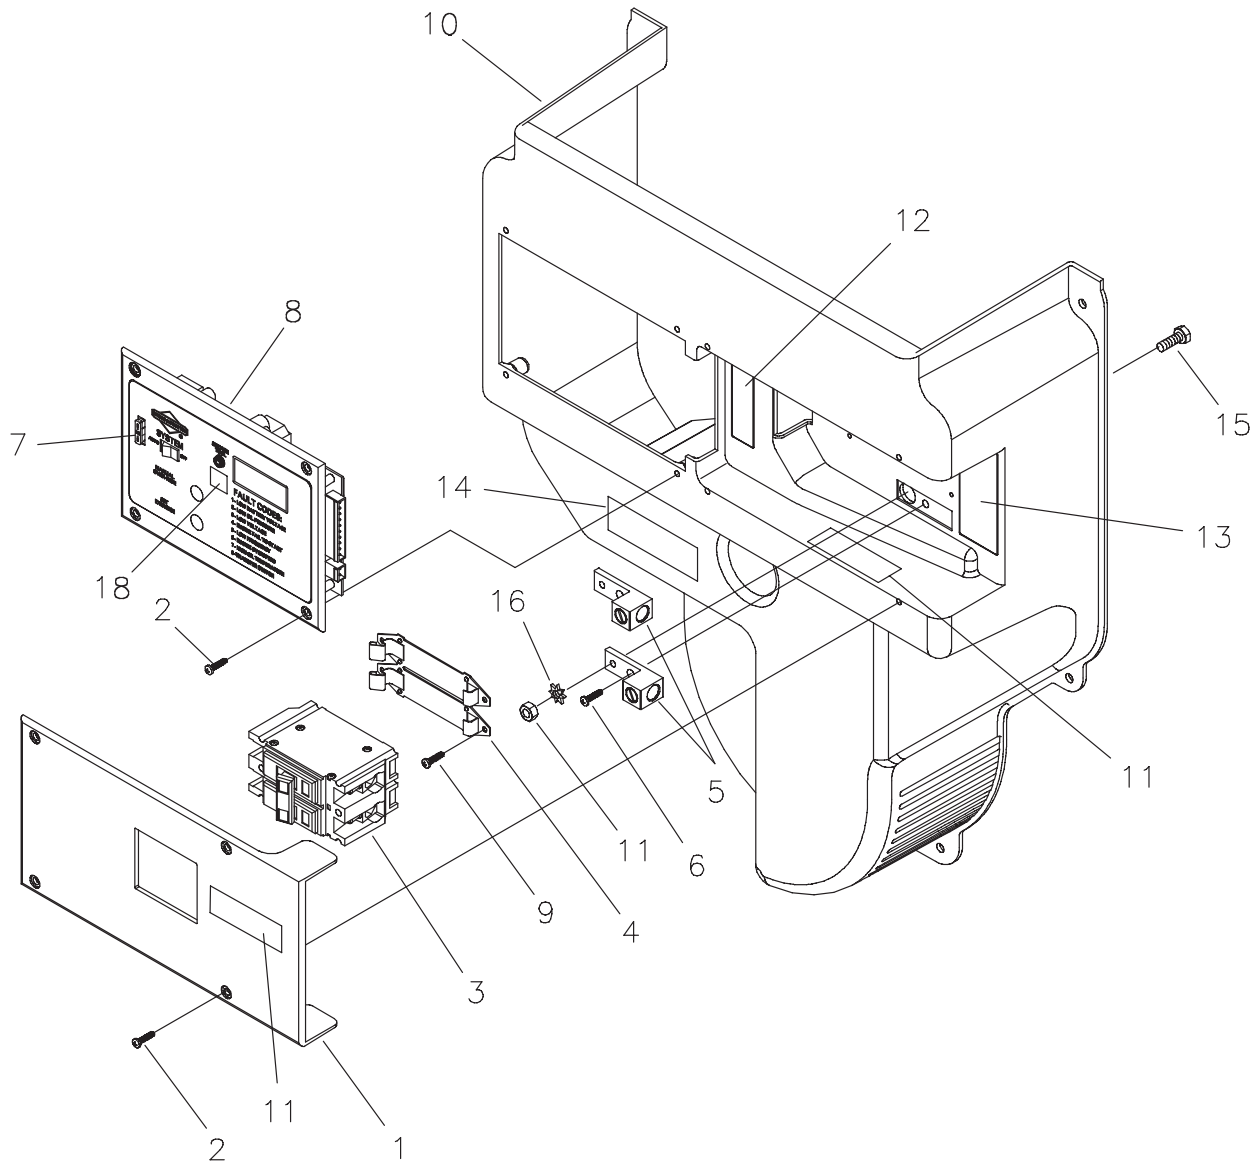

* - Items without part numbers are common fasteners and are available at local hardware stores.

Exploded View & Illustrated Parts List - Control Panel

Item	Part #	Description
1	205929GS	ASSY., Cover, Circuit Breaker w/Decal
2	*	SCREW, 10 x 0.62, Plastite
3	198313GS	BREAKER, Circuit 70A, 2P
4	192770GS	BRACKET, Mounting Breaker
5	199011GS	LUG, Ground Connect
6	191991GS	BOLT, 1/4-10 x 1, Plastite
7	198573GS	FUSE, Auto Type 15 Amp
8	196655GS	ASSY., Control Panel
9	197492GS	SCREW, PT, M4 - 1.79 x 16.0
10	205928GS	ASSY., Duct, Engine Air w/ Decals
11	206821GS	DECAL, Auto Start/Shock
12	206578GS	DECAL, Terminal Block
13	206842GS	DECAL, Ground